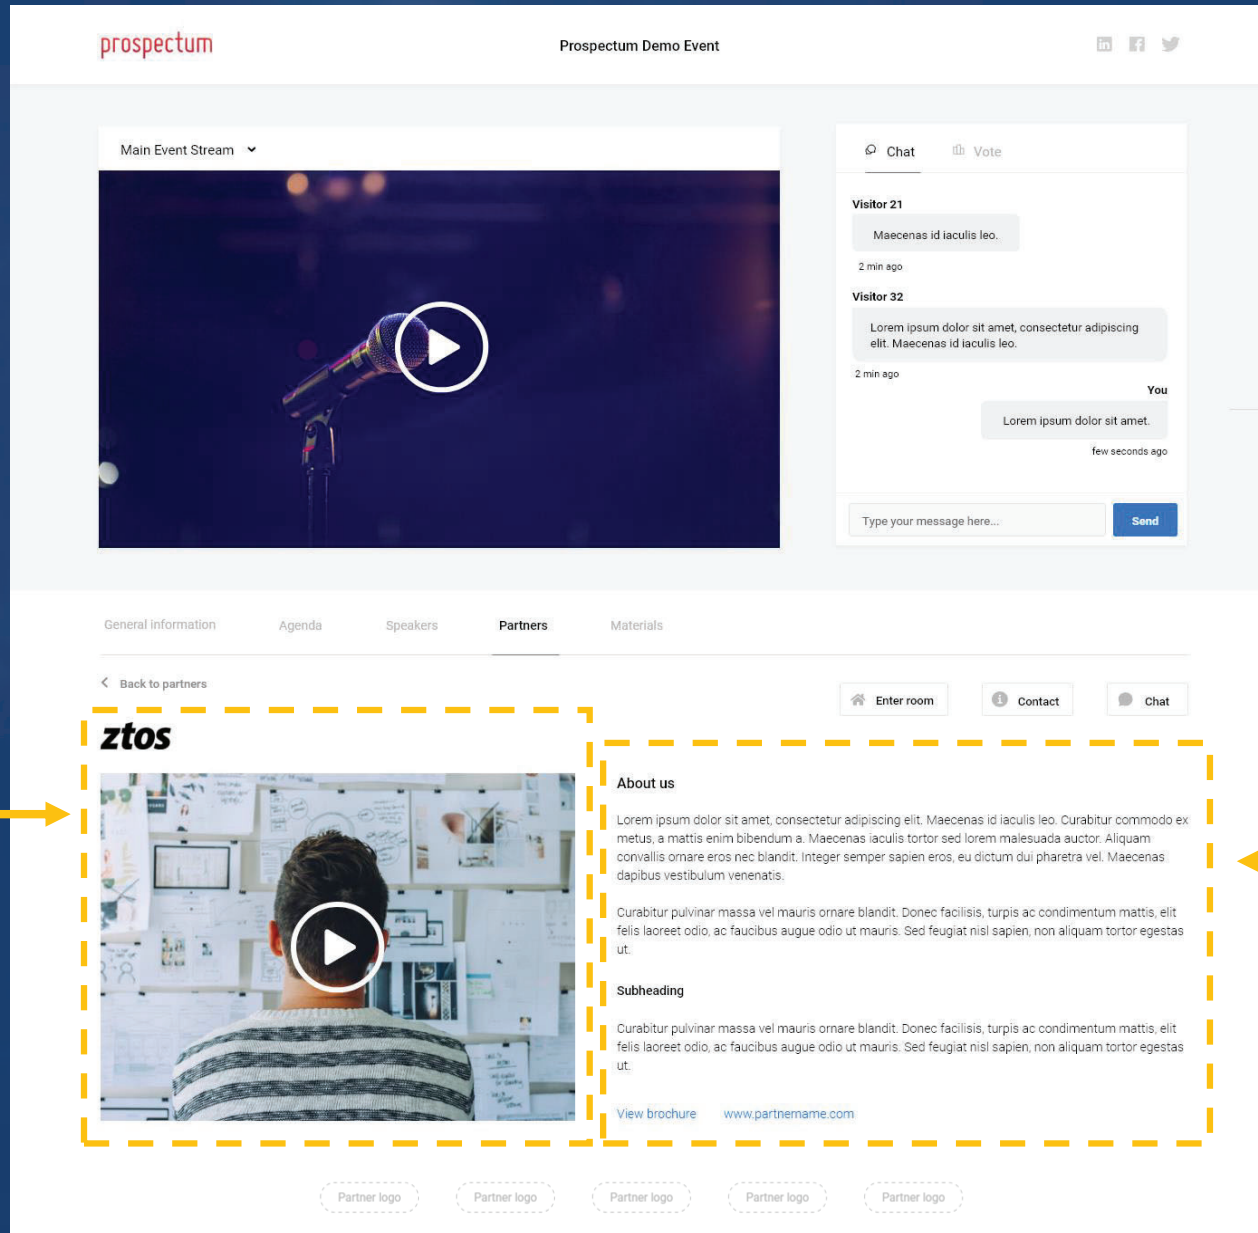

# Exhibition visibility

- SPONSOR , SILVER SPONSOR & GOLD SPONSOR

Top bar, bottom bar and content area colors can be customized according to the event

Background image recommendation 2000 x 1000px

Partner logo max height 100px

Partner introduction video and logo

- ❖ Extended introduction and contact people
- ❖ Link to company's material, brochures and store
- ❖ Raffle and additional information forms (option)
- ❖ Visitor information