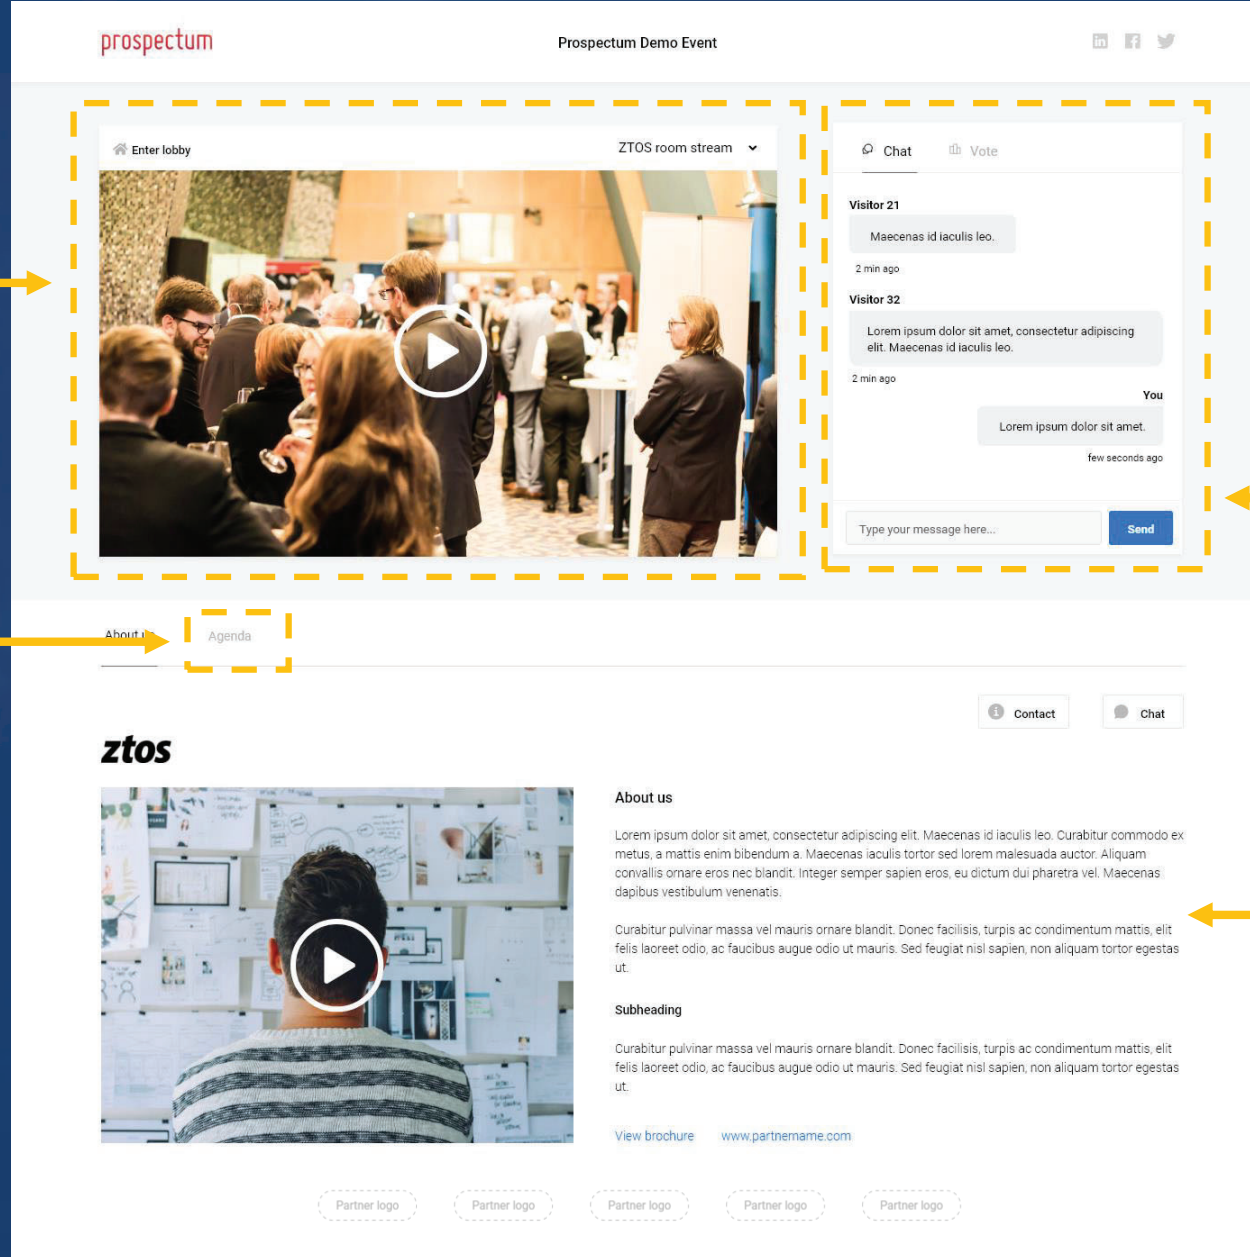

# Exhibition visibility - PLATINUM SPONSOR

Partner's own stream  
content, either live or as a  
video

Own agenda

Top bar, bottom bar and content  
area colors according to the event.  
Partner can select their own  
background image.  
  
Background image recommendation  
2000 x 1000px

Room-based messaging and  
voting

Partner's extended introduction  
within the room