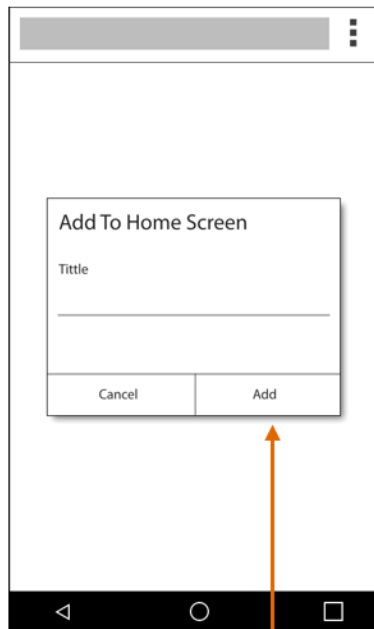

1 Open browser

2 Enter app URL

3 Select this icon

4 Select "Add to Home Screen"

5 Select "Add" button

Installation complete!

How to download & install the SBE2016 app – BlackBerry

This app is compatible with some BlackBerry devices.

To install the app on your device, go to this link <https://mobapplogic.com/apps/FACE/sbe2016/> and follow the steps below.

You can also follow the link provided in your email.

1 Open browser

2 Enter app URL