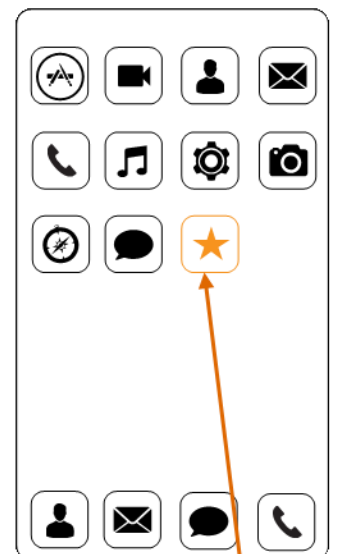

How to download & install the SBE2016 app – iOS6/iOS7

This app is compatible with your iPhone, iPod and iPad.

To install the app on your device, go to this link <https://mobapplogic.com/apps/FACE/sbe2016/> and follow the steps below.

You can also follow the link provided in your email.

1 Open browser

2 Enter app URL

3 Select this icon

4 Select "Add to Home Screen"

5 Select "Add" button

Installation complete!

How to download & install the SBE2016 app – Android

This app is compatible with your Android device.

To install the app on your device, go to this link <https://mobapplogic.com/apps/FACE/sbe2016/> and follow the steps below.

You can also follow the link provided in your email.