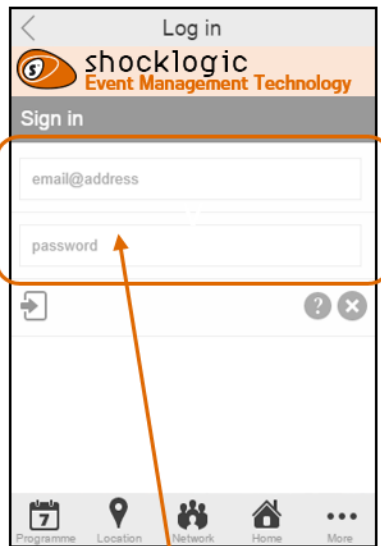

1 Open browser

2 Enter app URL

3 Select this icon

4 Select "Add to Home Screen"

5 Select "Add" button

Installation complete!

How to download & install the SBE2016 app – BlackBerry

This app is compatible with some BlackBerry devices.

To install the app on your device, go to this link <https://mobapplogic.com/apps/FACE/sbe2016/> and follow the steps below.

You can also follow the link provided in your email.

1 Open browser

2 Enter app URL

3 Select this icon

4 Select "Add to Home Screen"

5 Select "Add" button

Installation complete!

Programme & Network Functions

Your mobile app will give you access to the programme and sessions, as well as allowing you to message other participants via the network function.

Your login details for the network function of the mobile app are:

Username: [your email address]

Password: [insert password here]

Select Network

Enter your email and password

Send public messages

Search and communicate with all participants