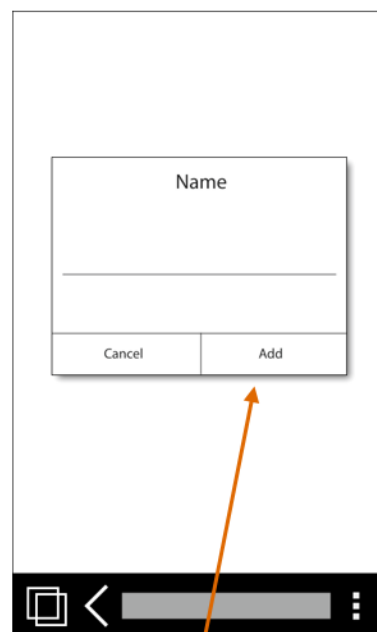

5 Select "Add" button