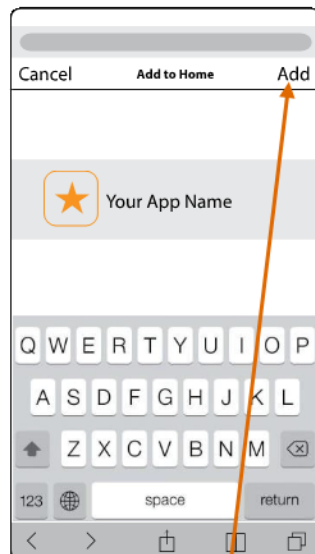

How to download & install the SBE2016 app – iOS6/iOS7

This app is compatible with your iPhone, iPod and iPad.

To install the app on your device, go to this link <https://mobapplogic.com/apps/FACE/sbe2016/> and follow the steps below.

You can also follow the link provided in your email.

1 Open browser

2 Enter app URL

3 Select this icon

4 Select "Add to Home Screen"

5 Select "Add" button

Installation complete!

How to download & install the SBE2016 app – Android

This app is compatible with your Android device.

To install the app on your device, go to this link <https://mobapplogic.com/apps/FACE/sbe2016/> and follow the steps below.

You can also follow the link provided in your email.