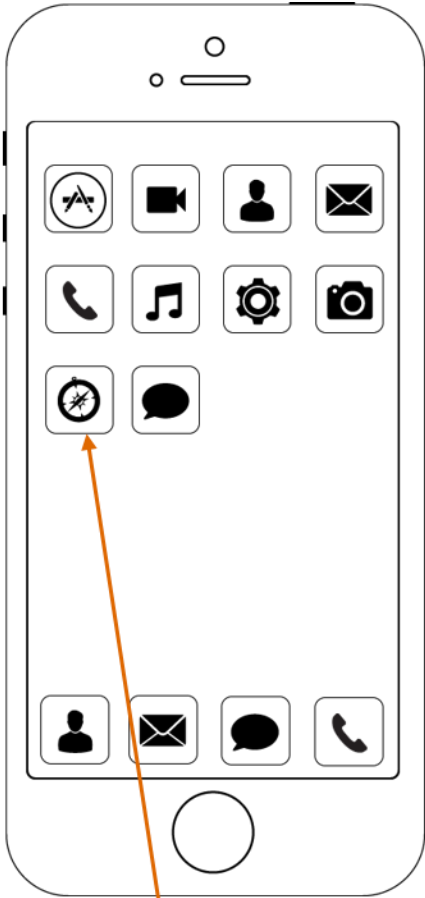

How to download & install the SBE2016 app – iOS6/iOS7

This app is compatible with your iPhone, iPod and iPad.

To install the app on your device, go to this link <https://mobapplogic.com/apps/FACE/sbe2016/> and follow the steps below.

You can also follow the link provided in your email.

1 Open browser

2 Enter app URL

3 Select this icon

4 Select "Add to Home Screen"

5 Select "Add" button

Installation complete!

How to download & install the SBE2016 app – Android