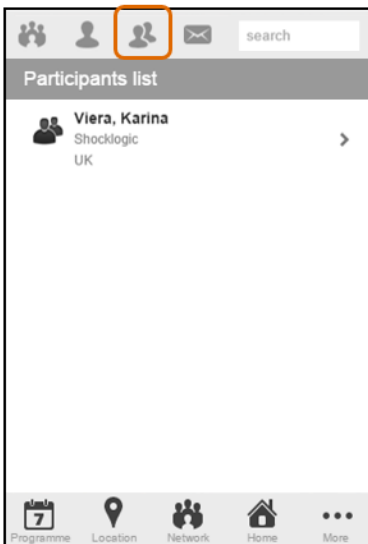

Your login details for the network function of the mobile app are:

Username: [your email address]

Password: [insert password here]

Select Network

Enter your email and password

Send public messages

Search and communicate with all participants