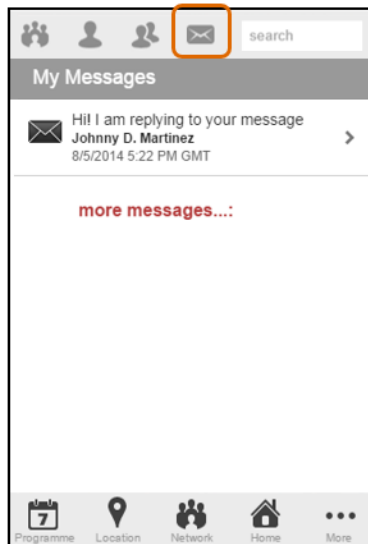

3 Select this icon

4 Select "Add to Home Screen"

5 Select "Add" button

Installation complete!

Programme & Network Functions

Your mobile app will give you access to the programme and sessions, as well as allowing you to message other participants via the network function.

Your login details for the network function of the mobile app are:

Username: [your email address]

Password: [insert password here]

Select Network

Enter your email and password

Send public messages

Search and communicate with all participants