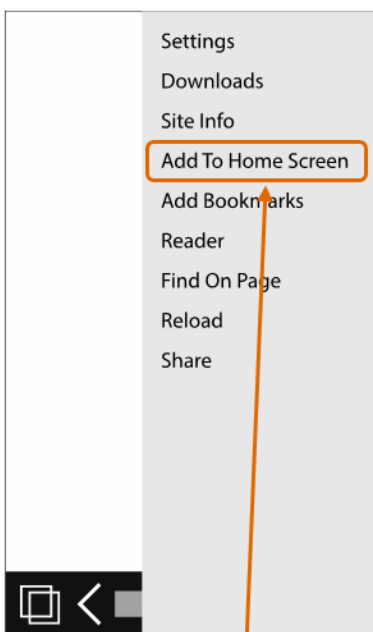

4 Select "Add to Home Screen"