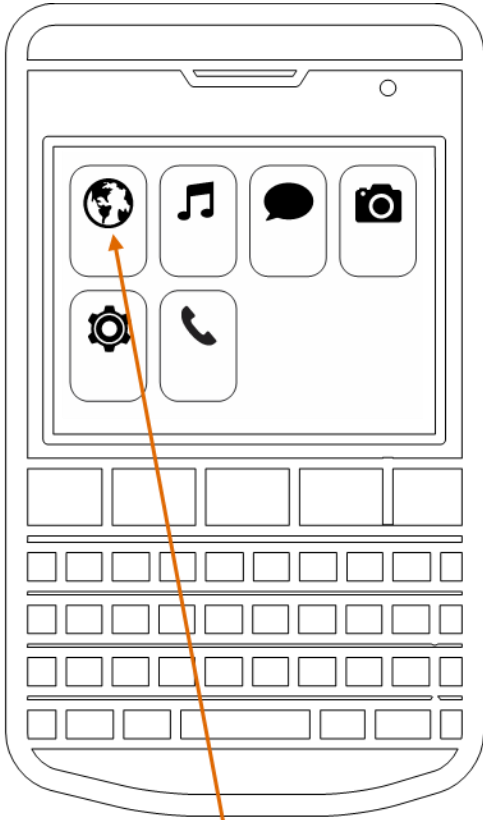

This app is compatible with your Android device.

To install the app on your device, go to this link <https://mobapplogic.com/apps/FACE/sbe2016/> and follow the steps below.

You can also follow the link provided in your email.

1 Open browser

2 Enter app URL

3 Select this icon

4 Select "Add to Home Screen"

5 Select "Add" button

Installation complete!

How to download & install the SBE2016 app – BlackBerry

This app is compatible with some BlackBerry devices.

To install the app on your device, go to this link <https://mobapplogic.com/apps/FACE/sbe2016/> and follow the steps below.

You can also follow the link provided in your email.

1 Open browser

2 Enter app URL