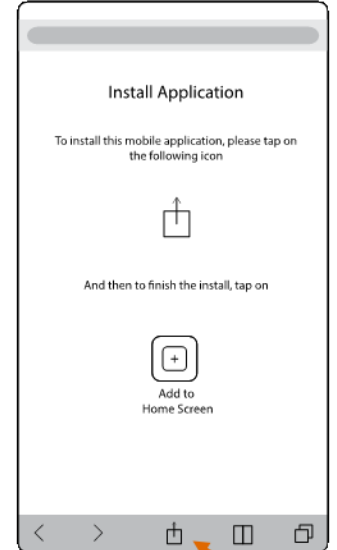

How to download & install the SBE2016 app – iOS6/iOS7

This app is compatible with your iPhone, iPod and iPad.

To install the app on your device, go to this link <https://mobapplogic.com/apps/FACE/sbe2016/> and follow the steps below.

You can also follow the link provided in your email.

1 Open browser

2 Enter app URL

3 Select this icon

4 Select "Add to Home Screen"

5 Select "Add" button

Installation complete!

How to download & install the SBE2016 app – Android