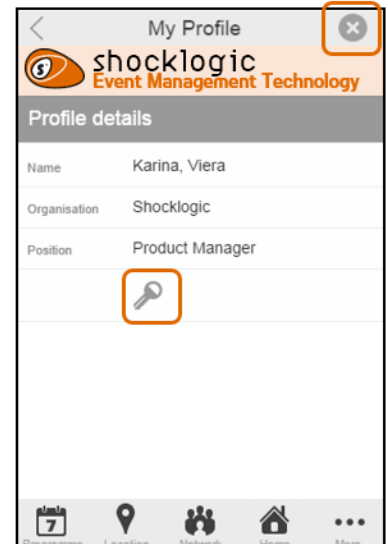

Go to profile change password or log out