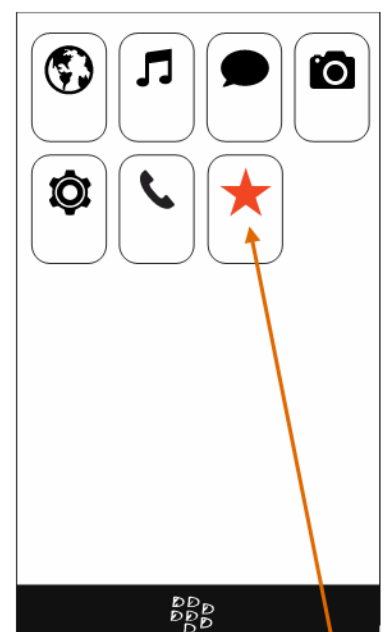

Installation complete!