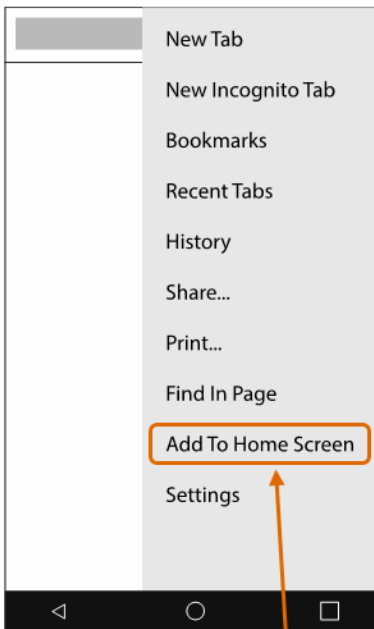

You can also follow the link provided in your email.

1 Open browser

2 Enter app URL

3 Select this icon

4 Select "Add to Home Screen"

5 Select "Add" button

Installation complete!

How to download & install the SBE2016 app – Android

This app is compatible with your Android device.

To install the app on your device, go to this link <https://mobapplogic.com/apps/FACE/sbe2016/> and follow the steps below.

You can also follow the link provided in your email.

1 Open browser

2 Enter app URL

3 Select this icon

4 Select "Add to Home Screen"

5 Select "Add" button

Installation complete!

How to download & install the SBE2016 app – BlackBerry

This app is compatible with some BlackBerry devices.