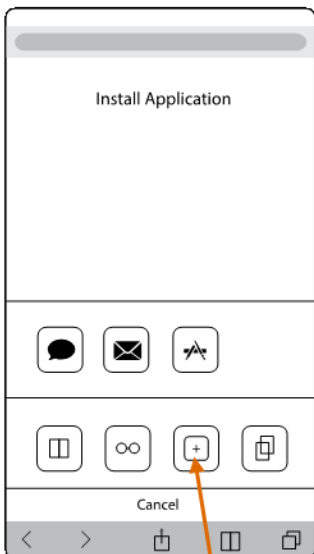

How to download & install the SBE2016 app – iOS6/iOS7

This app is compatible with your iPhone, iPod and iPad.

To install the app on your device, go to this link <https://mobapplogic.com/apps/FACE/sbe2016/> and follow the steps below.

You can also follow the link provided in your email.

1 Open browser

2 Enter app URL

3 Select this icon

4 Select "Add to Home Screen"

5 Select "Add" button

Installation complete!

How to download & install the SBE2016 app – Android

This app is compatible with your Android device.

To install the app on your device, go to this link <https://mobapplogic.com/apps/FACE/sbe2016/> and follow the steps below.

You can also follow the link provided in your email.